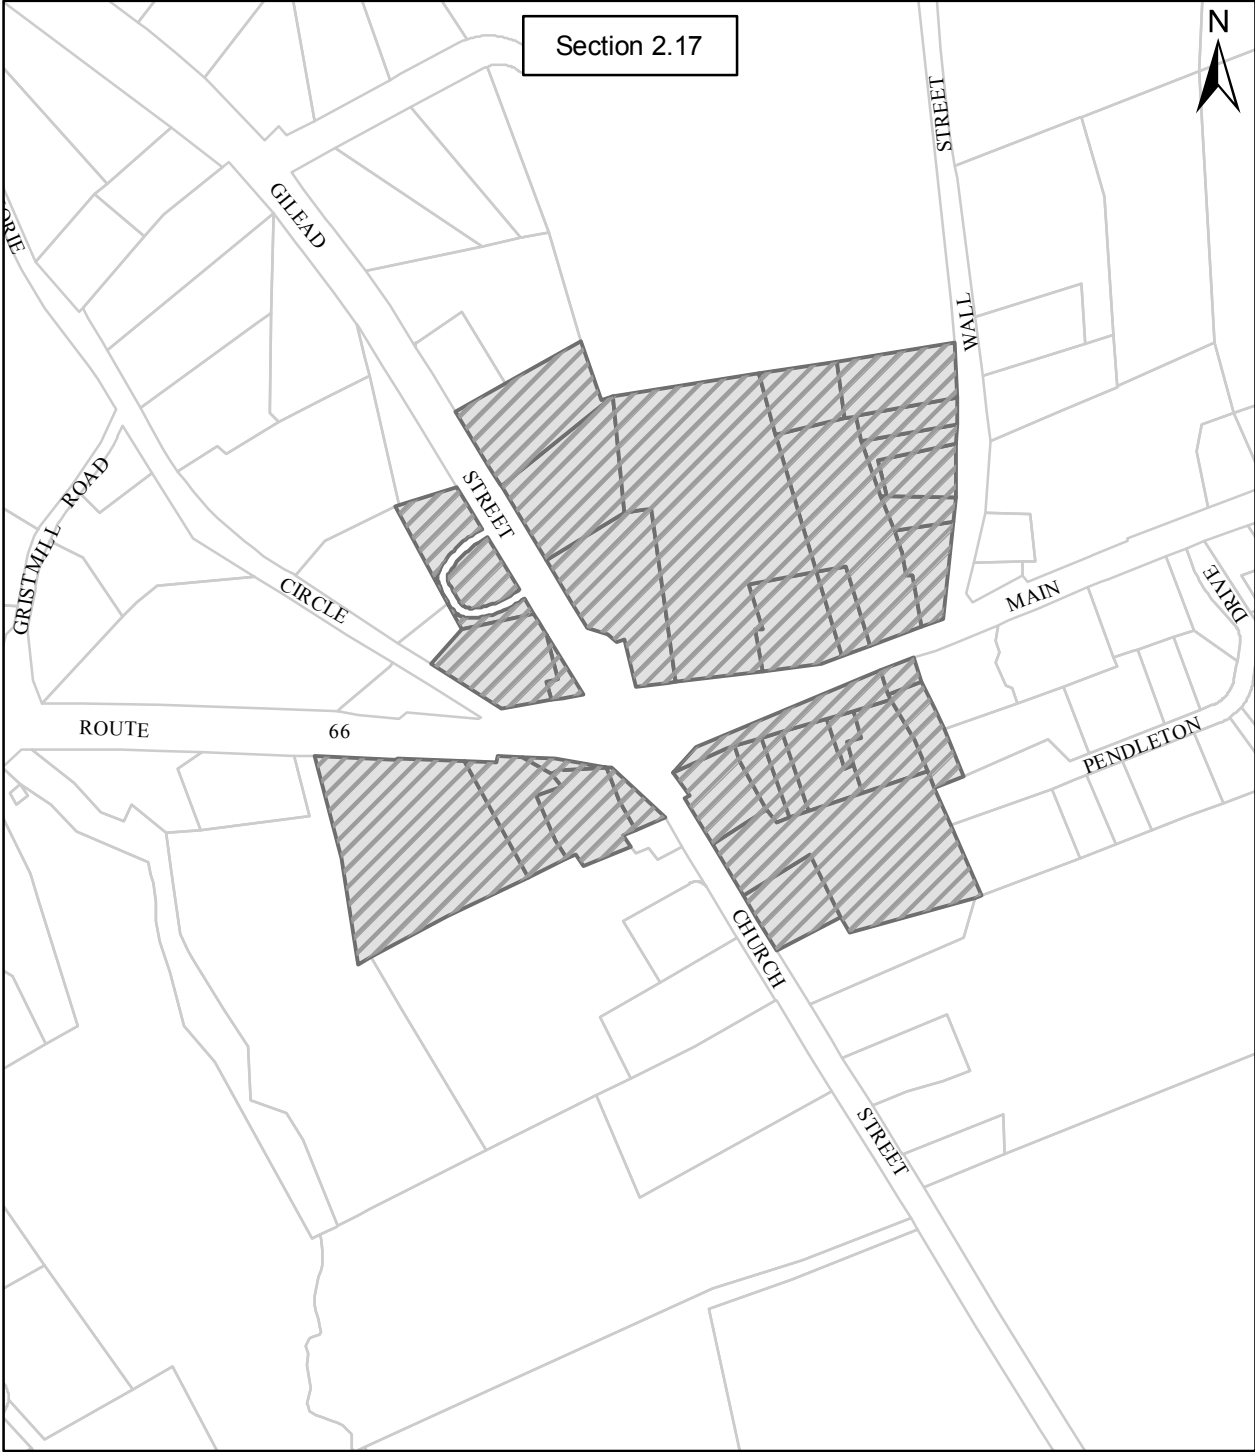

Section 2.17

-  Mixed Use Overlay District
-  Hebron Green District
-  Parcels

ZONING MAP
Mixed Use Overlay District
 (Within the Hebron Green District)
 April 2015

Source: Digitized Hebron Assessors Map, 2012