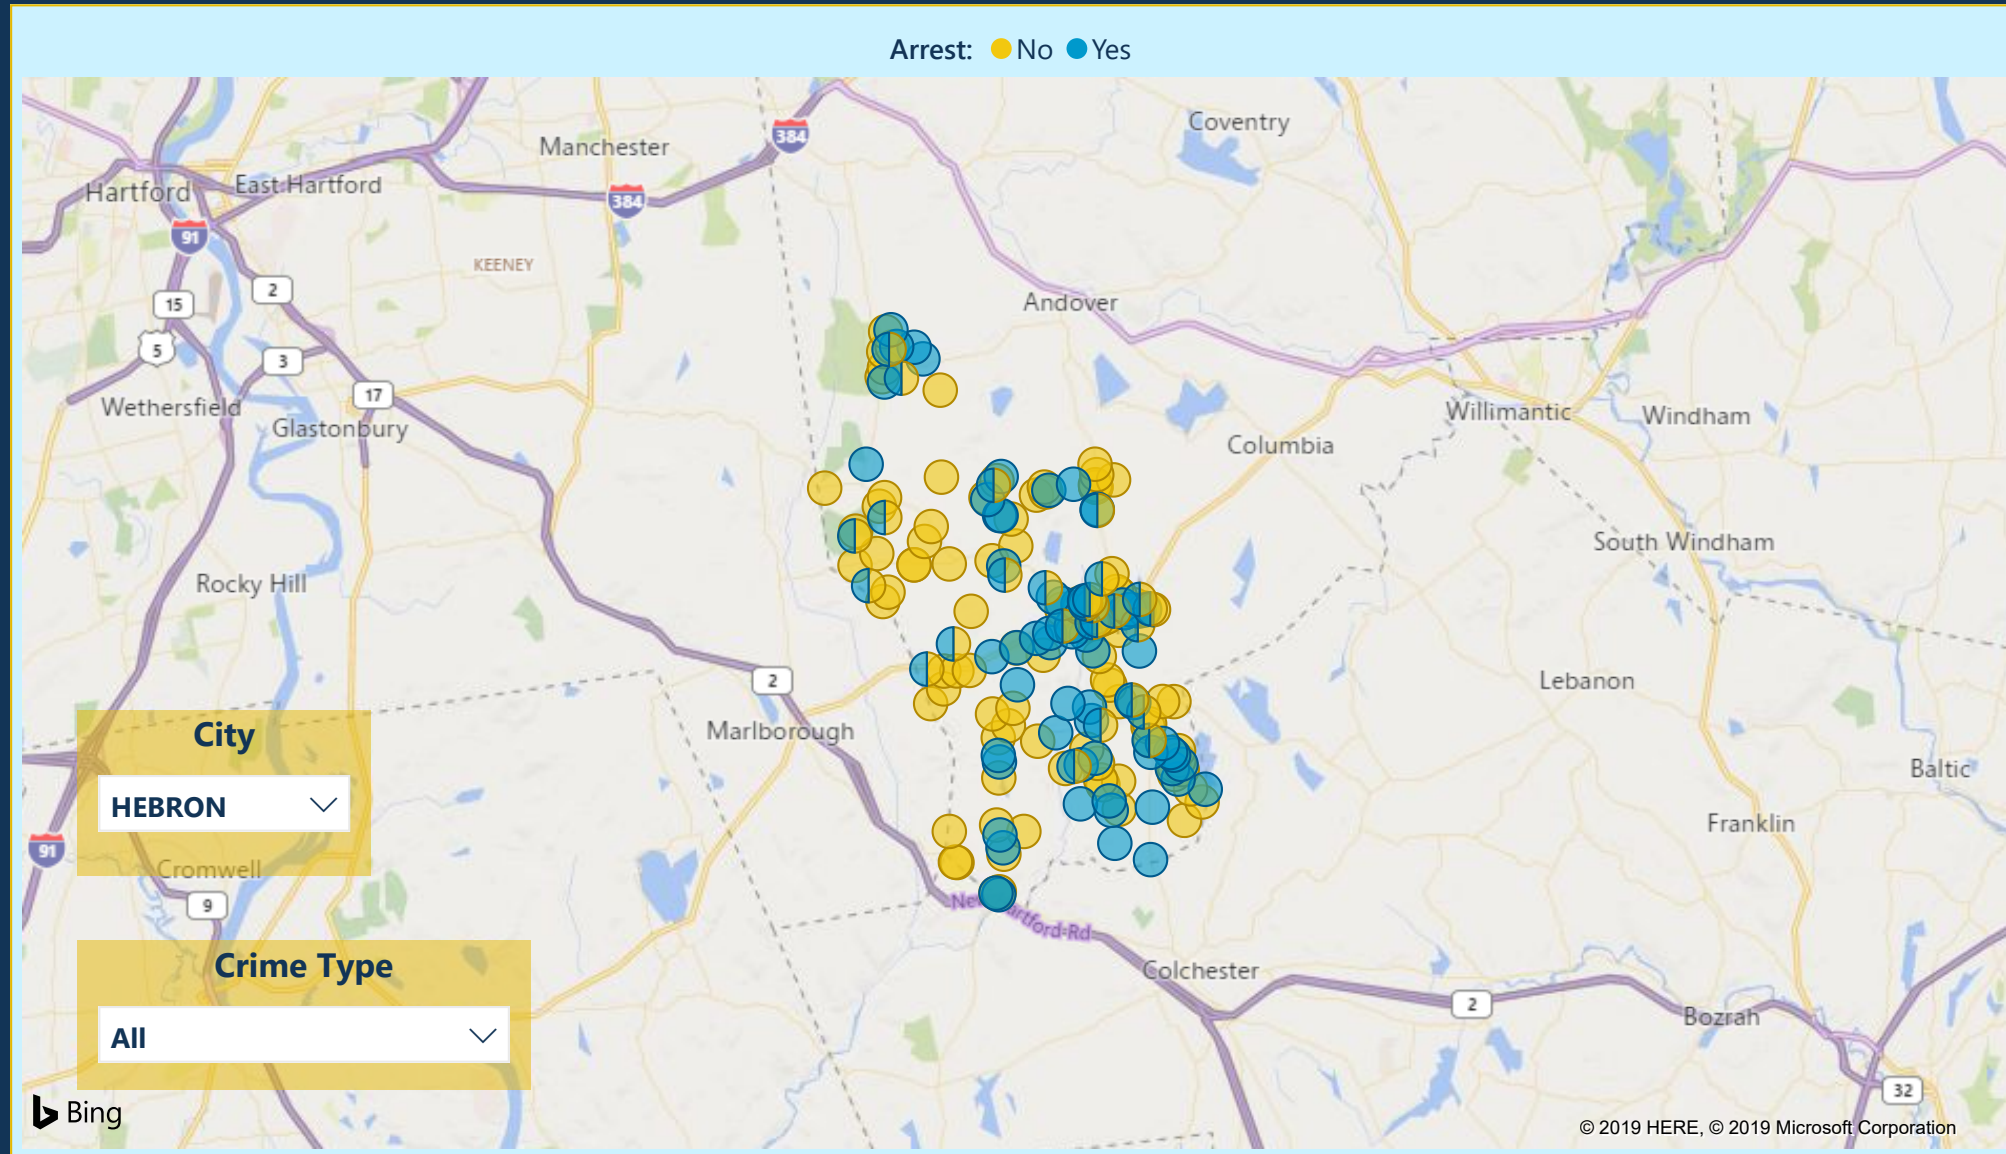

# Crime by Type and City

# Motor Vehicle Theft

City  
HEBRON

# Violent Crimes

City

HEBRON ^