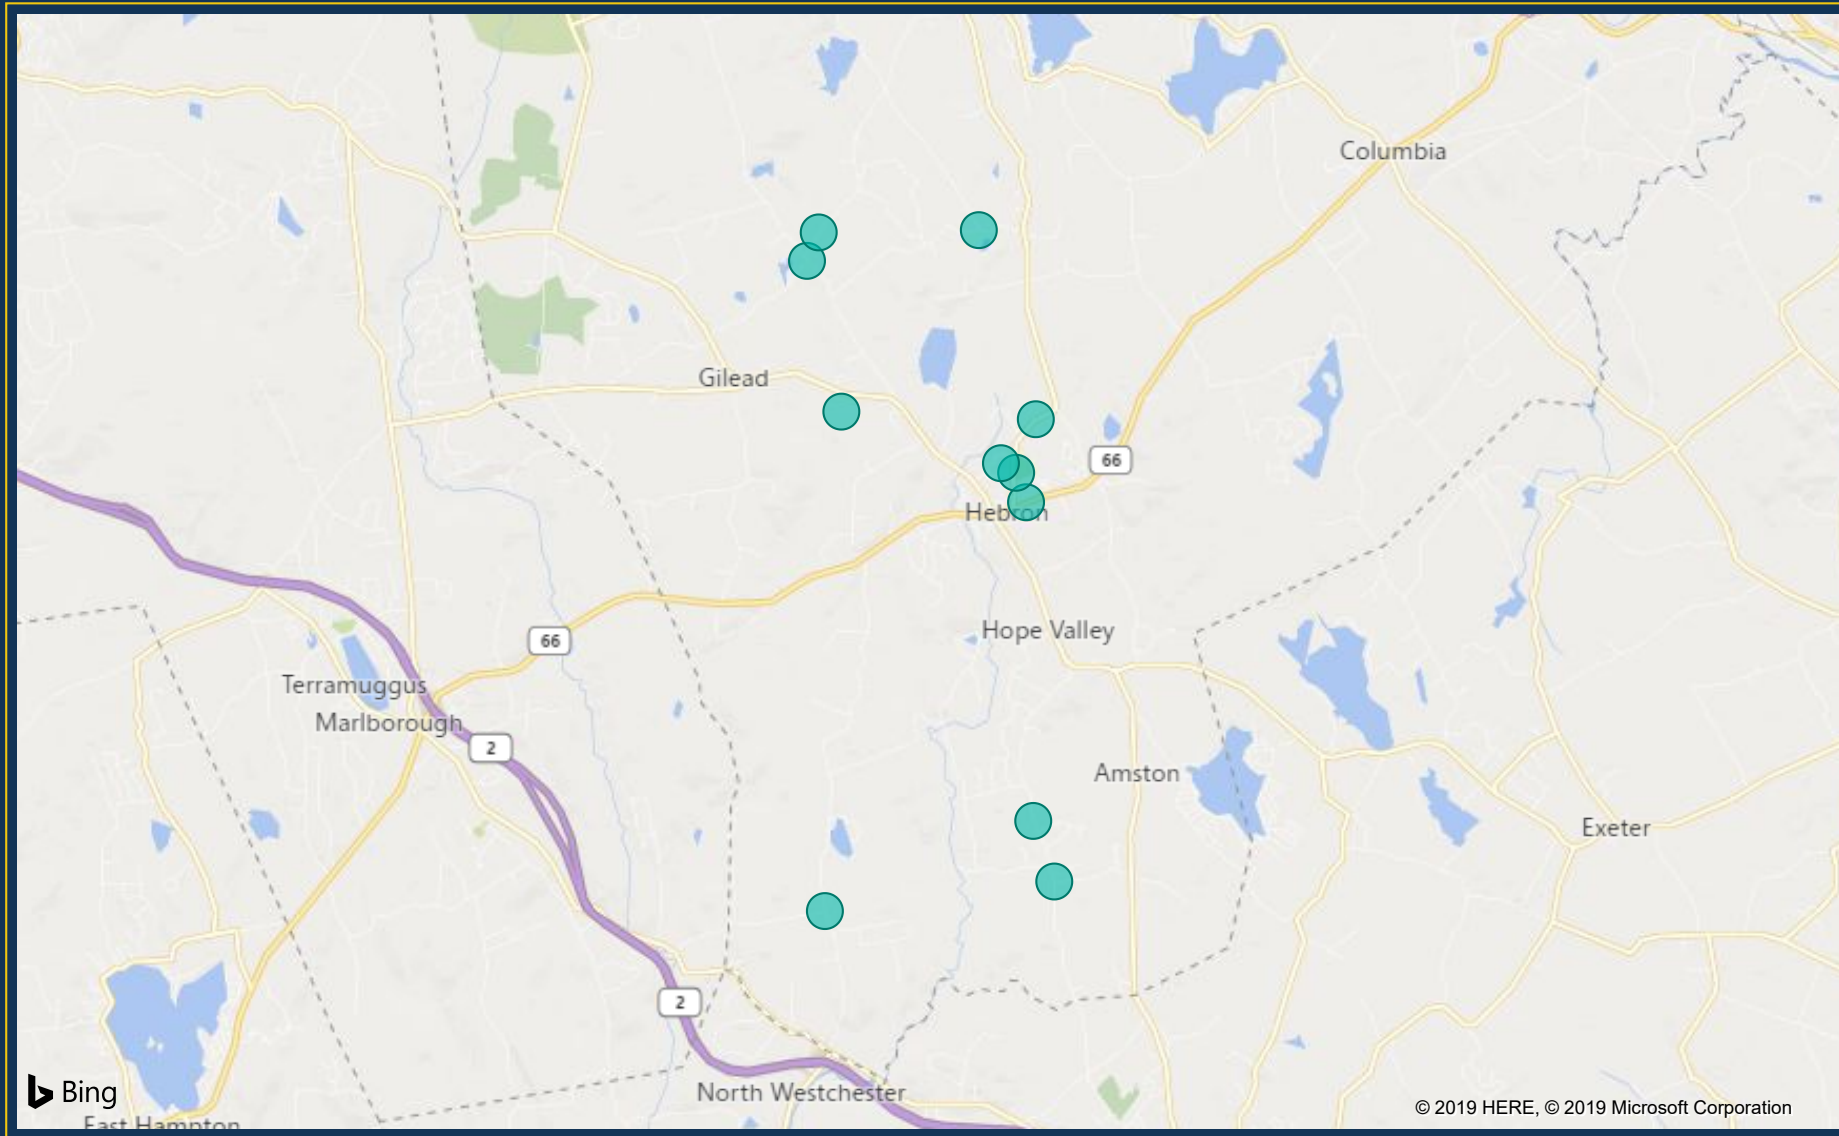

# Crime by Type and City

# Motor Vehicle Theft

City  
HEBRON

# Violent Crimes

City

HEBRON ^