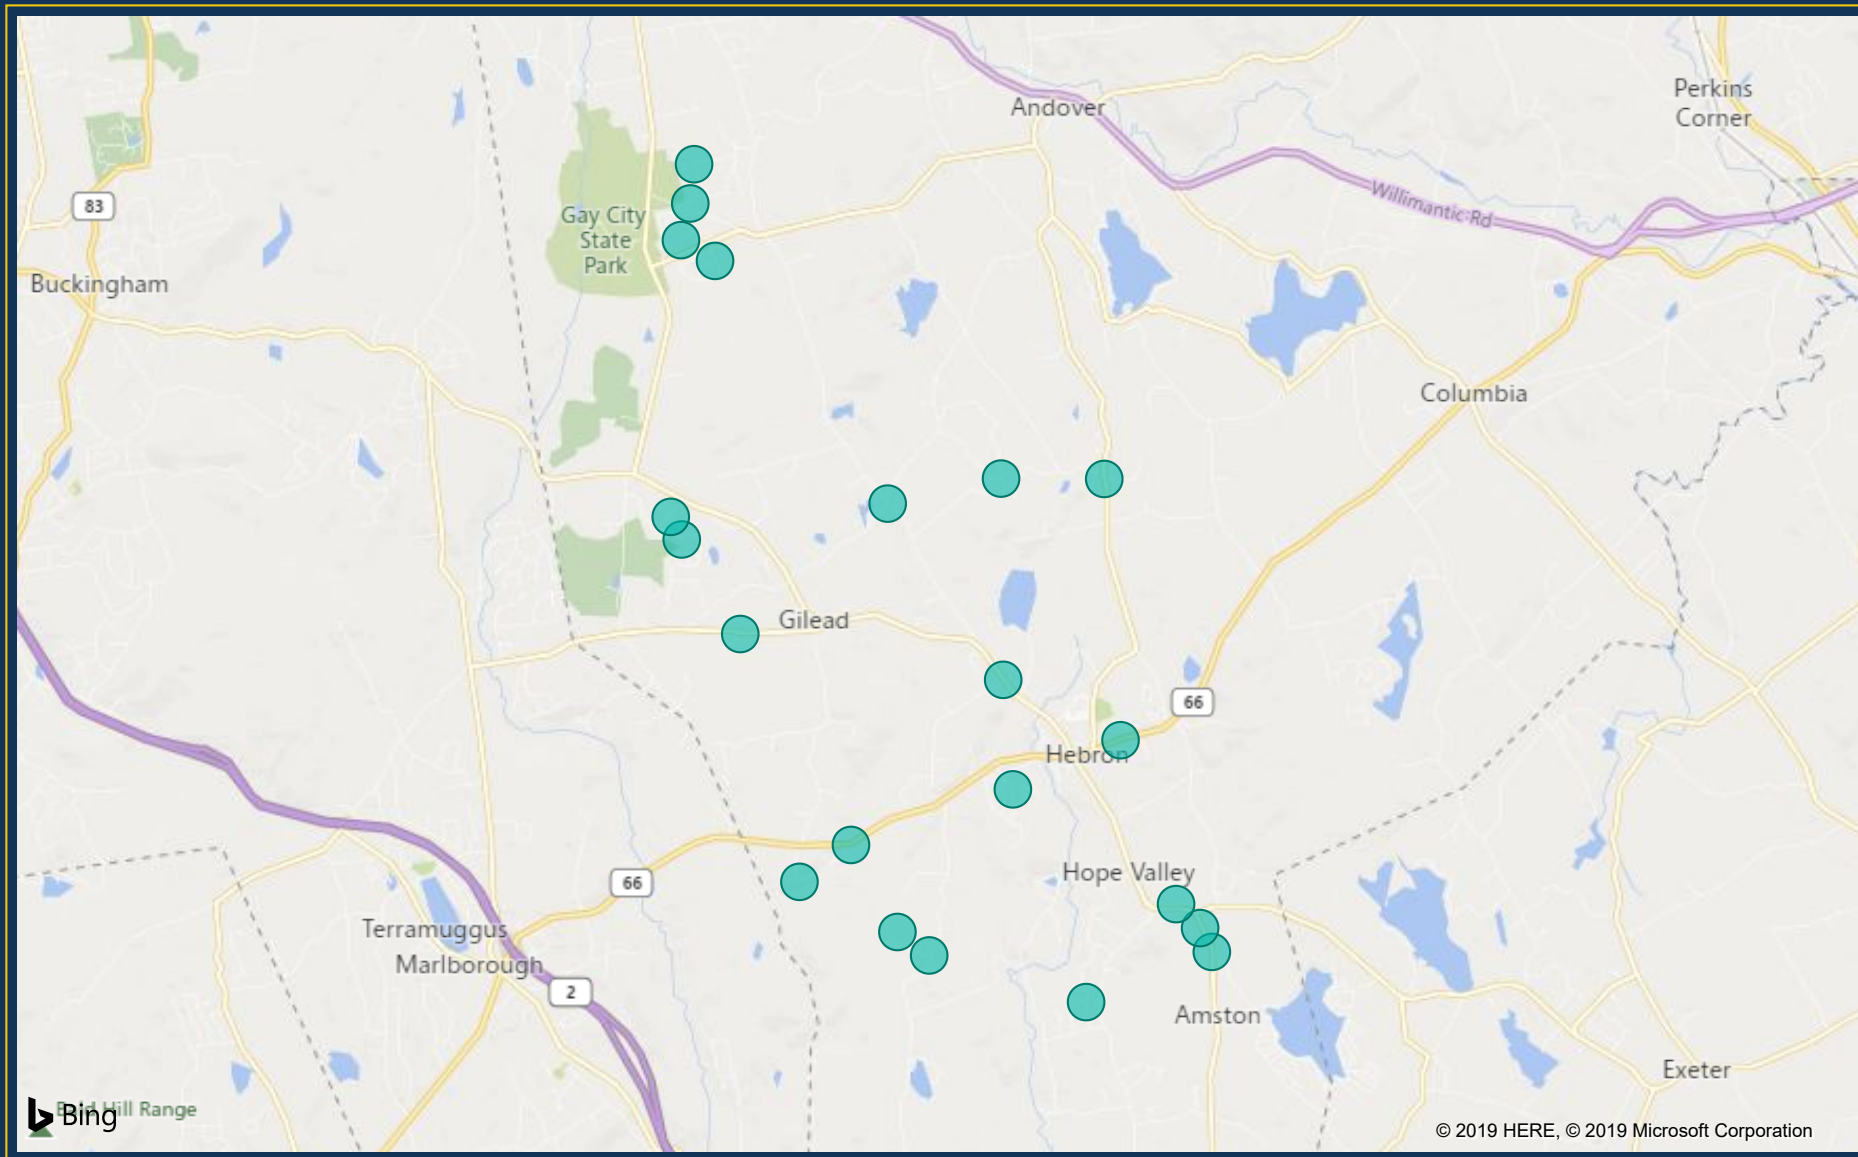

# Crime by Type and City

# Motor Vehicle Theft

City  
HEBRON

# Violent Crimes

City

HEBRON ^